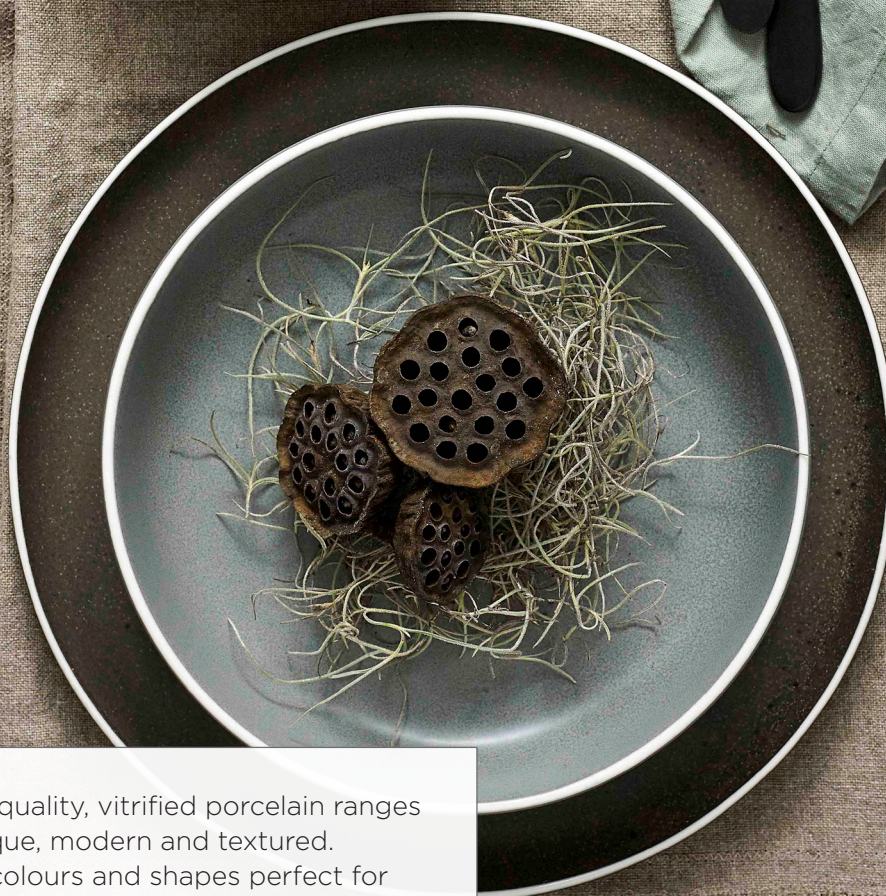

tk

tablekraft
PORCELAIN

Urban & Soho

These high quality, vitrified porcelain ranges feature unique, modern and textured. Innovative colours and shapes perfect for inner city chic food service.

The communal accents make these ranges easy to mix & match into a unique array of colour placements.

URBAN

This high quality, vitrified porcelain range is aptly named, with modern, textured colours perfect for the inner city chic food service. The communal white rim accents make this range easy to mix & match into a unique array of colour placements.